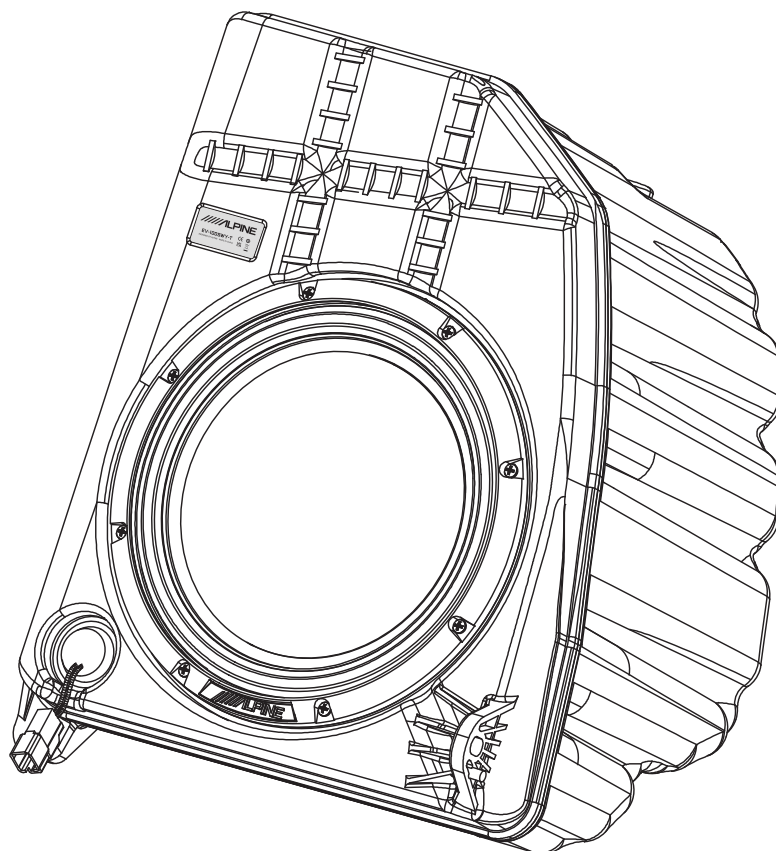

Components

Subwoofer

× 1

Specifications

Subwoofer	10" (254mm) Woven carbon fibre cone
Subwoofer diameter	262mm
Unit weight	6.1kg
Maximum rated power (RMS)	100W
Maximum peak power (Peak)	500W
Impedance	4Ohms (DCR 3.6Ohms) + 4Ohms (DCR 3.6Ohms)
Sensitivity	86dB SPL (1W @ 1m)
Frequency response	25Hz - 300Hz
Resonance frequency	25Hz

Product Dimensions